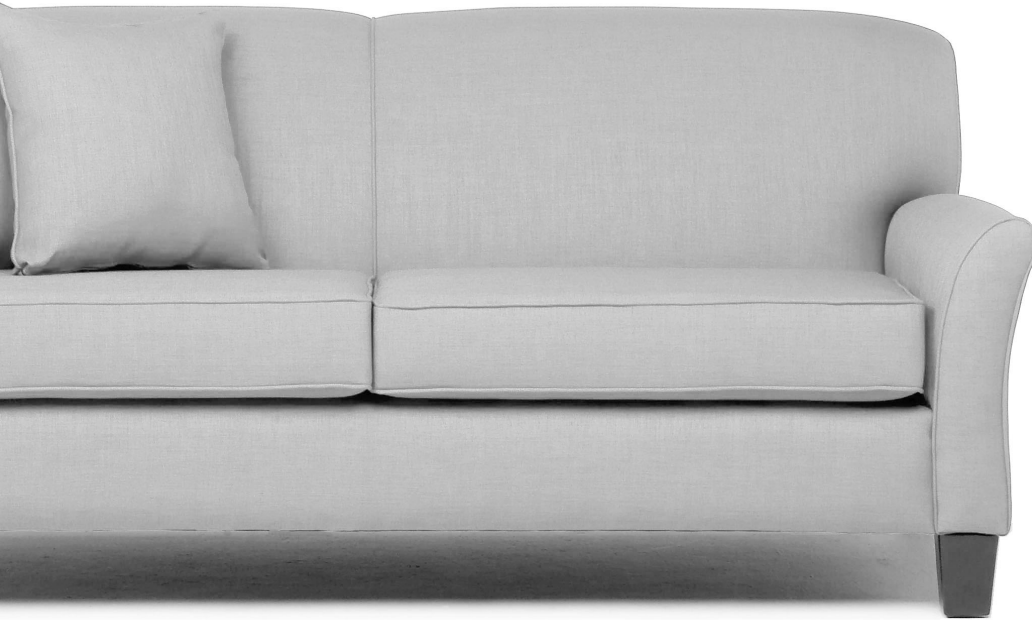

Liberty

5770 Series

<u>Style</u>	<u>Width</u>	<u>Depth</u>	<u>Arm Ht.</u>	<u>Back Ht.</u>	<u>Seat Depth</u>	<u>Seat Ht.</u>	<u>Seat Width</u>	<u>COM*</u>
0820 Ottoman	31"	25"	--	20"	25"	20"	31"	3 Yards
5771 Chair	38"	37"	24"	34"	23"	20"	24"	6 Yards
5772 Loveseat	62"	37"	24"	34"	23"	20"	48"	10 Yards
5773 Sofa	81"	37"	24"	34"	23"	20"	67"	11 Yards
5774 Full Sleeper	74"	37"	24"	34"	23"	20"	60"	10.5 Yards
5775 Queen Sleeper	81"	37"	24"	34"	23"	20"	67"	11 Yards

*COM Yardage requirement based on non-matched fabrics