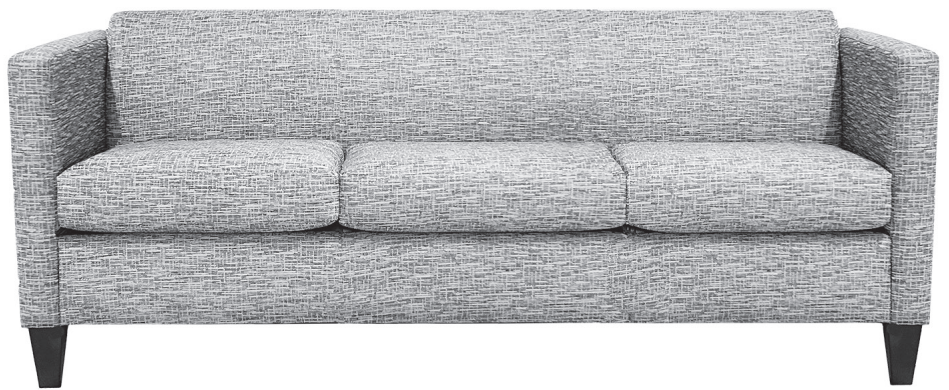

Piper

3460 Series

<u>Style</u>	<u>Width</u>	<u>Depth</u>	<u>Arm Ht.</u>	<u>Back Ht.</u>	<u>Seat Depth</u>	<u>Seat Ht.</u>	<u>Seat Width</u>	<u>COM*</u>
3461 Chair	32"	34"	29"	32"	21"	19"	23"	6.5 Yards
3462 Loveseat	56"	34"	29"	32"	21"	19"	47"	9.5 Yards
3463 Sofa	80"	34"	29"	32"	21"	19"	71"	11.5 Yards
346360 Apt.Sofa	68"	34"	29"	32"	21"	19"	59"	10.5 Yards

*COM Yardage requirement based on non-matched fabrics