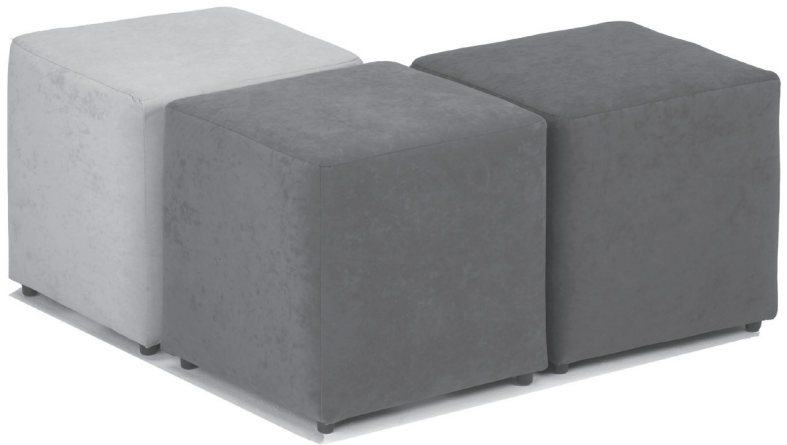

Splash Cubes

402

<u>Style</u>	<u>Width</u>	<u>Depth</u>	<u>Arm Ht.</u>	<u>Back Ht.</u>	<u>Seat Depth</u>	<u>Seat Ht.</u>	<u>Seat Width</u>	<u>COM*</u>
402 Cube	18"	18"	--	--	18"	15"	18"	2 Yards

*COM Yardage requirement based on non-matched fabrics