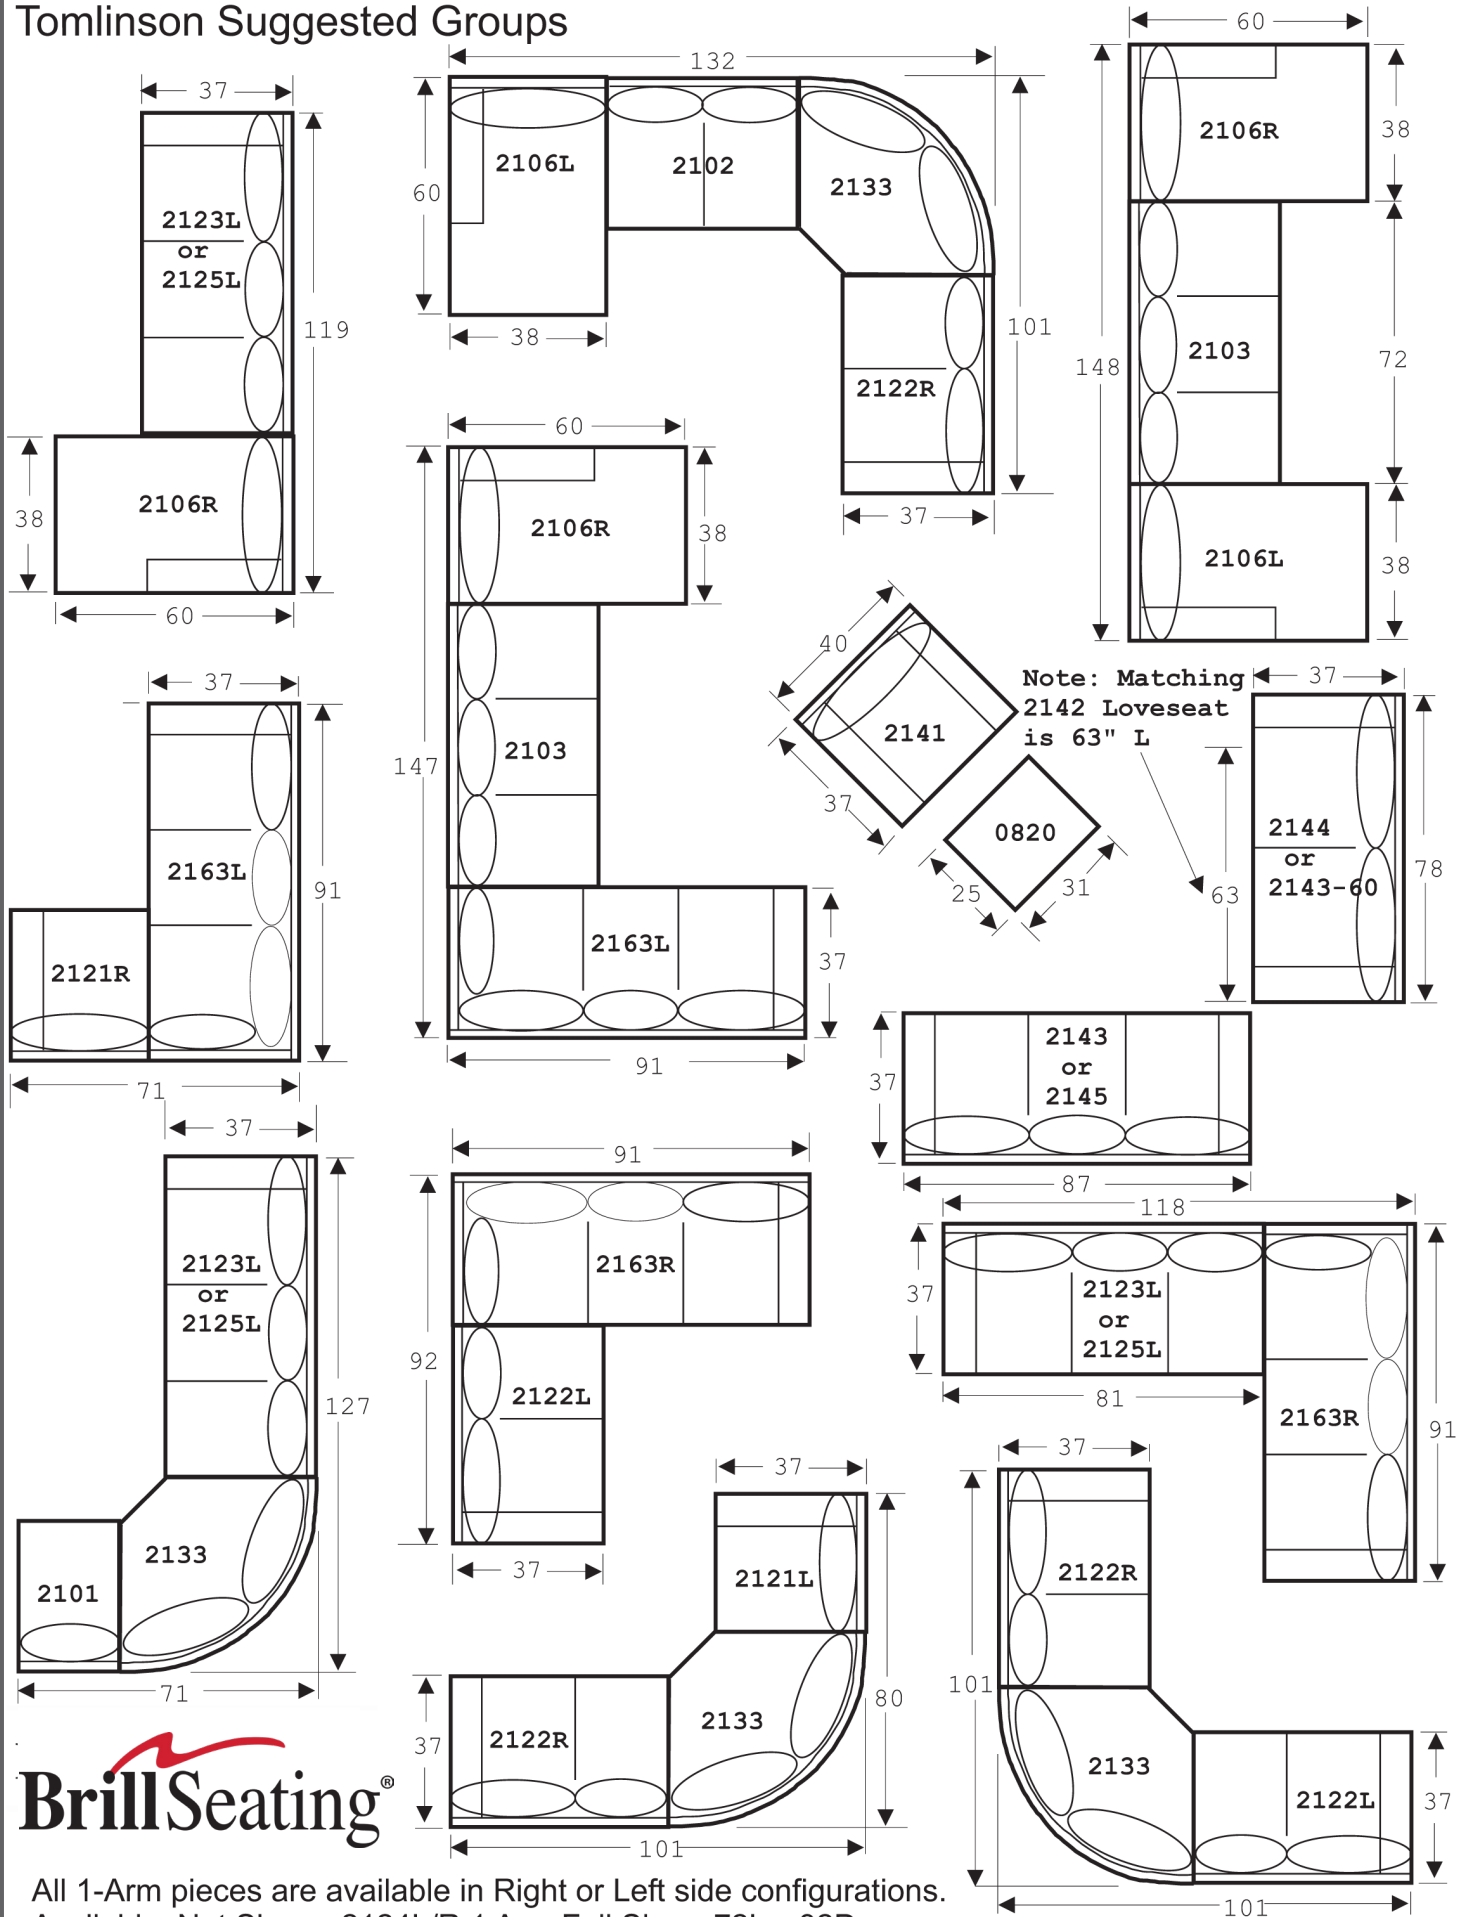

Tomlinson Suggested Groups

All 1-Arm pieces are available in Right or Left side configurations.
 Available: Not Shown 2124L/R 1 Arm Full Slpr = 72L x 32D